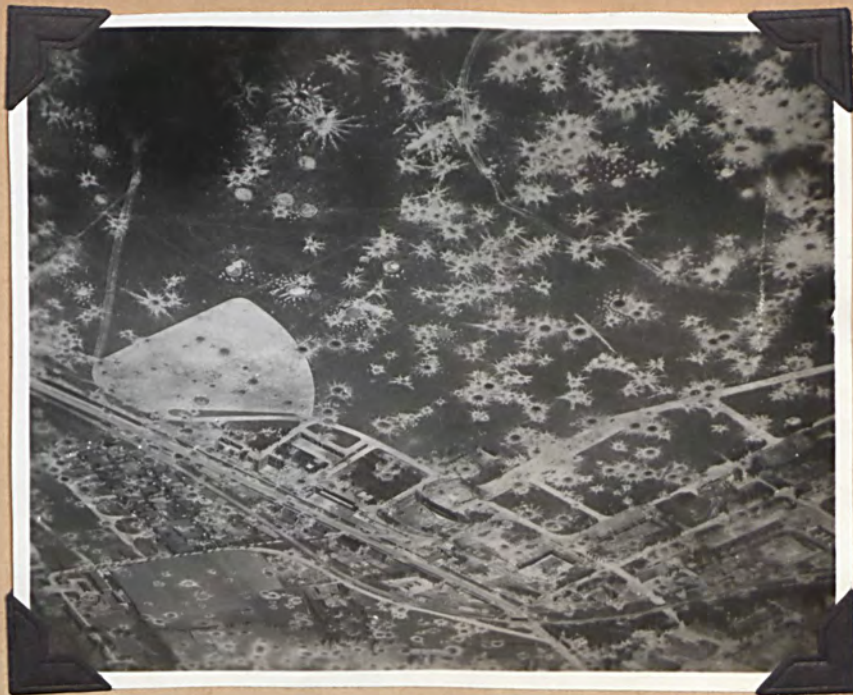

41

EX-LUFTWAFFE AIRDROMES

GERMAN RHINE RIVER SHORE

RHINE RIVER BRIDGE

BOMB

RESULTS

RURAL RUHR RUIN