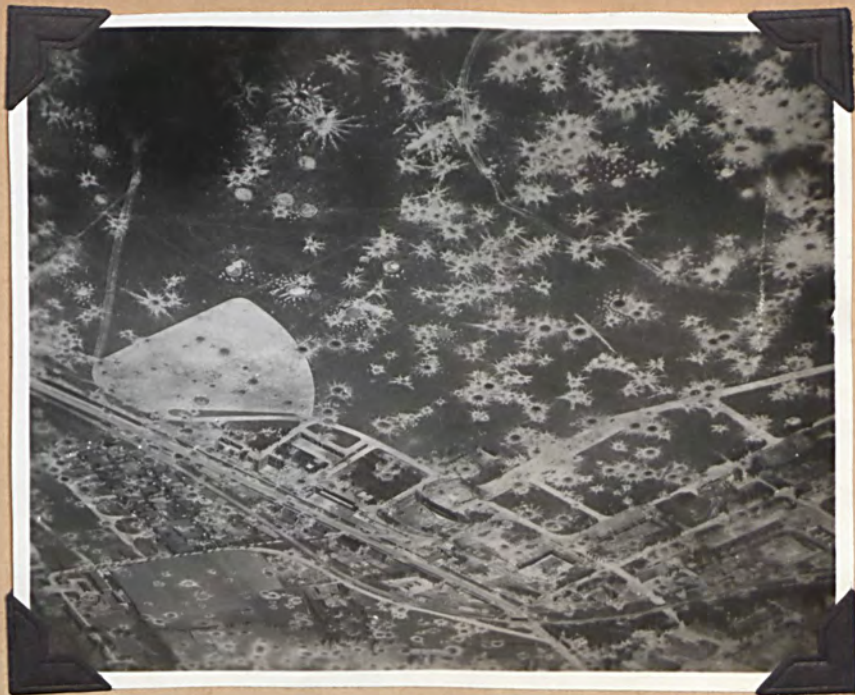

41

EX-LUFTWAFFE AIRDROMES

GERMAN RHINE RIVER SHORE

RHINE RIVER BRIDGE

BOMB

RURAL RUHR RUIN

RESULTS